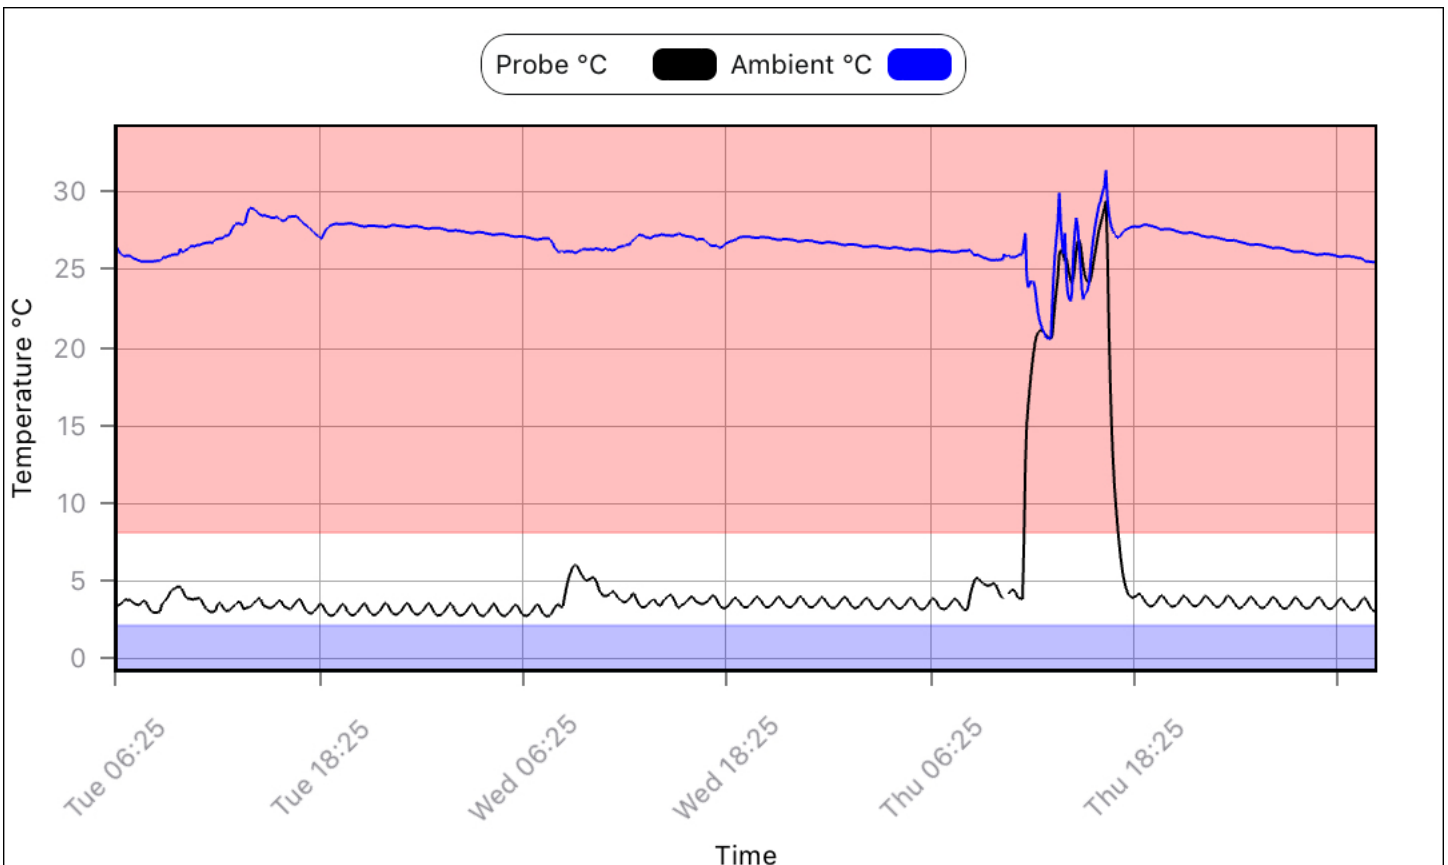

## Alarm Information

Alarms During Deployment: **YES**

Number of High Alarms: 1

High Alarm Limit: 8 °C

Number of Low Alarms: 0

Low Alarm Limit: 2 °C

Number of Probe Disconnects: 1

Duration: Alarm after 30m consecutive samples

Elapsed Time Outside Alarm Limits: 5h

Elapsed Time Probe Disconnected: 15m

Deployment Statistics		
Statistic	Probe °C	Ambient °C
Minimum Temperature	2.61	20.48
Maximum Temperature	29.36	31.33
Average / Mean Temperature	4.88	26.68
Standard Deviation	5.16	1.12
Mean Kinetic Temperature	4.79	26.68

Note: Probe disconnects may invalidate mean kinetic temperature values

Audit Report Table - Australia/Adelaide				
Date Time	Event	User	Latitude	Longitude
2016-03-08 6:25:00	Started	jon.lockwood@onetemp.com.au	-34.942	138.570
2016-03-08 7:09:26	Check Performed	jon.lockwood@onetemp.com.au	-34.942	138.570
2016-03-08 9:07:18	Downloaded	duane.callaghan@onetemp.com.au	-34.942	138.569
2016-03-08 9:10:22	Downloaded	duane.callaghan@onetemp.com.au	-34.942	138.569
2016-03-08 9:12:20	Downloaded	duane.callaghan@onetemp.com.au	-34.942	138.570
2016-03-08 10:26:19	Downloaded	graeme.allen@onetemp.com.au	-34.942	138.570
2016-03-08 23:59:59	Missed Check	--	--	--
2016-03-09 11:59:59	Missed Check	--	--	--
2016-03-09 15:37:34	Downloaded	graeme.allen@onetemp.com.au	-34.942	138.571
2016-03-10 0:00:00	Missed Check	--	--	--
2016-03-10 9:11:31	Check Performed	duane.callaghan@onetemp.com.au	-34.942	138.570
2016-03-10 10:54:07	Downloaded	duane.callaghan@onetemp.com.au	-34.942	138.570
2016-03-10 13:34:43	Downloaded	duane.callaghan@onetemp.com.au	-34.793	138.693
2016-03-10 16:51:53	Downloaded	duane.callaghan@onetemp.com.au	-34.942	138.570
2016-03-10 16:54:01	Check Performed	duane.callaghan@onetemp.com.au	-34.942	138.570
2016-03-11 8:53:19	Downloaded	jon.lockwood@onetemp.com.au	-34.942	138.570