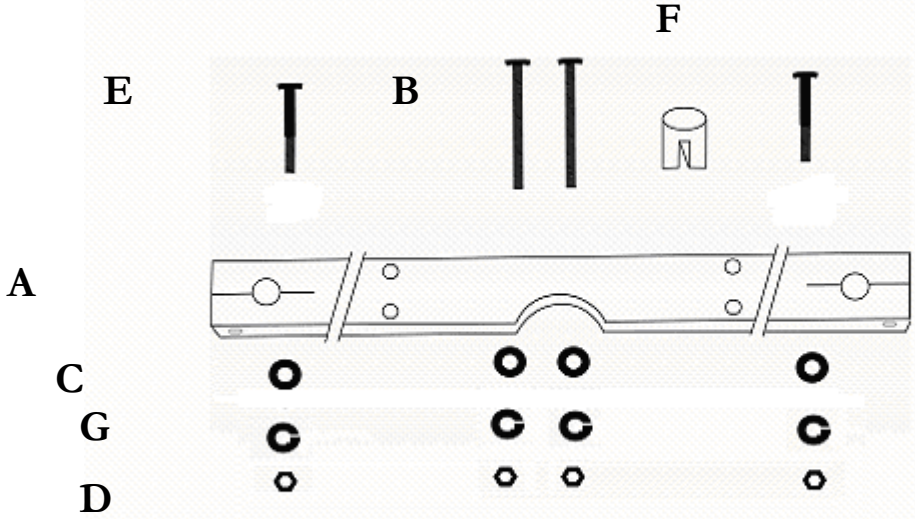

Onset Computer Corporation

Full Cross Arm Kit Packing List

(part # M-CAA)

	Qty	√	Item(s)
A	1		Full Cross Arm
B	2		1/4-20 x 2 3/4" Hex Head Bolts
C	4		1/4" Stainless Steel Flat Washers
D	4		1/4-20 Nuts
E	2		1/2-20 x 1 3/4" Hex Head Bolts
F	1		Mast Plug
G	4		1/4" split Lock Washer