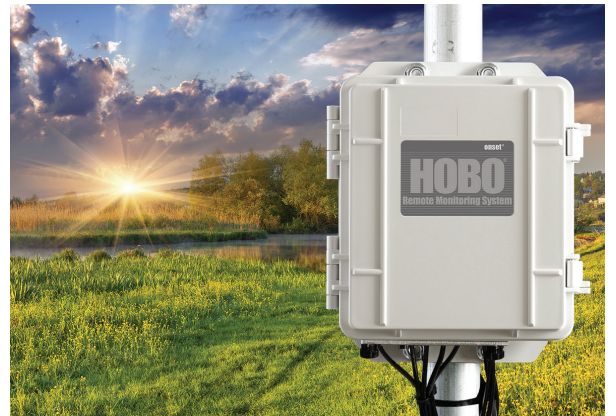

HOBO® U30-NRC Weather Station

Research-grade data logging weather station

This rugged weather station is one of Onset's most durable outdoor environmental monitoring solutions. Users can easily configure the HOBO U30-NRC Weather Station to fit their application needs. Use up to 15 channels to collect environmental data and then upload to HOBOWare Pro software for expert analysis.

Supported Measurements: Barometric Pressure, Leaf Wetness, Light Intensity, PAR, Pulse Input, Rainfall, Relative Humidity, Soil Moisture, Solar Radiation, Temperature, Wind Speed & Direction, 4-20mA, Voltage Input

Key Advantages:

- Rugged double-weatherproof, tamper-proof enclosure
- Setup is quick and easy with plug-and-play sensors
- Fast data offload via USB
- Optional analog inputs with sensor excitation
- Includes relay that can be activated on user-defined alarm conditions